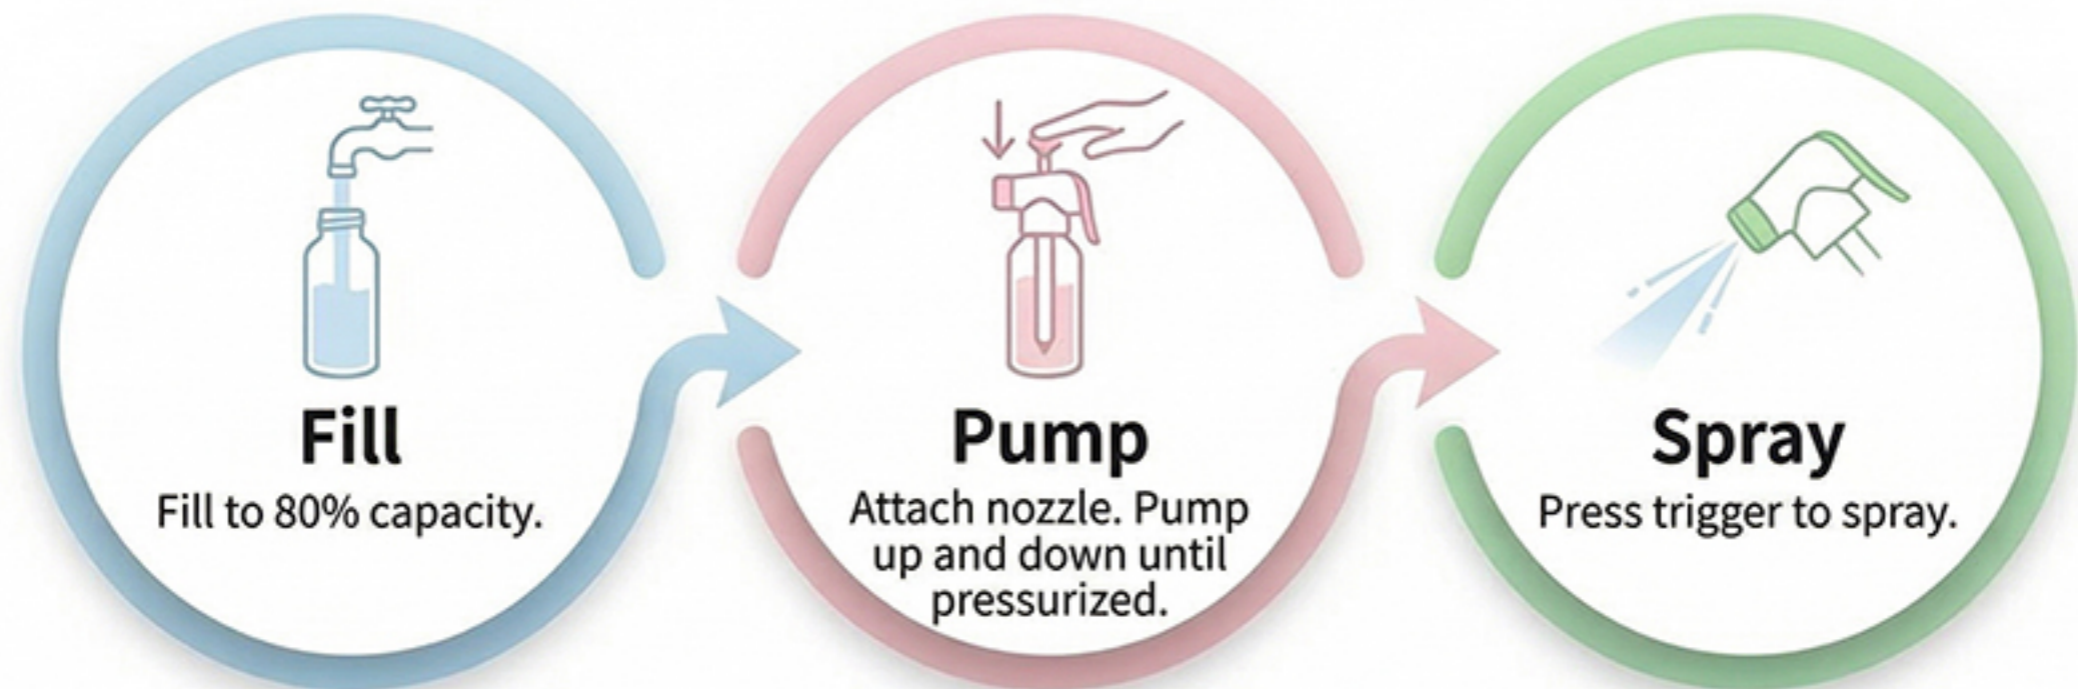

Pressurized Pump (Manual)

No batteries required. Manual pumping creates a powerful, stable water jet.

360° Flexible Tube & Gravity Ball

Breaks through angle limits for smooth spraying in any orientation (upright or inverted).

Taiwan R&D Patent

Structural Patent Certified (No. M445464), sturdy and durable.

Simple Three Steps, Enjoy Cleanliness Anytime

Tip: If water stream weakens, pump again to restore full flow.

Ideal For: Gentle Care for Every Inch of Skin