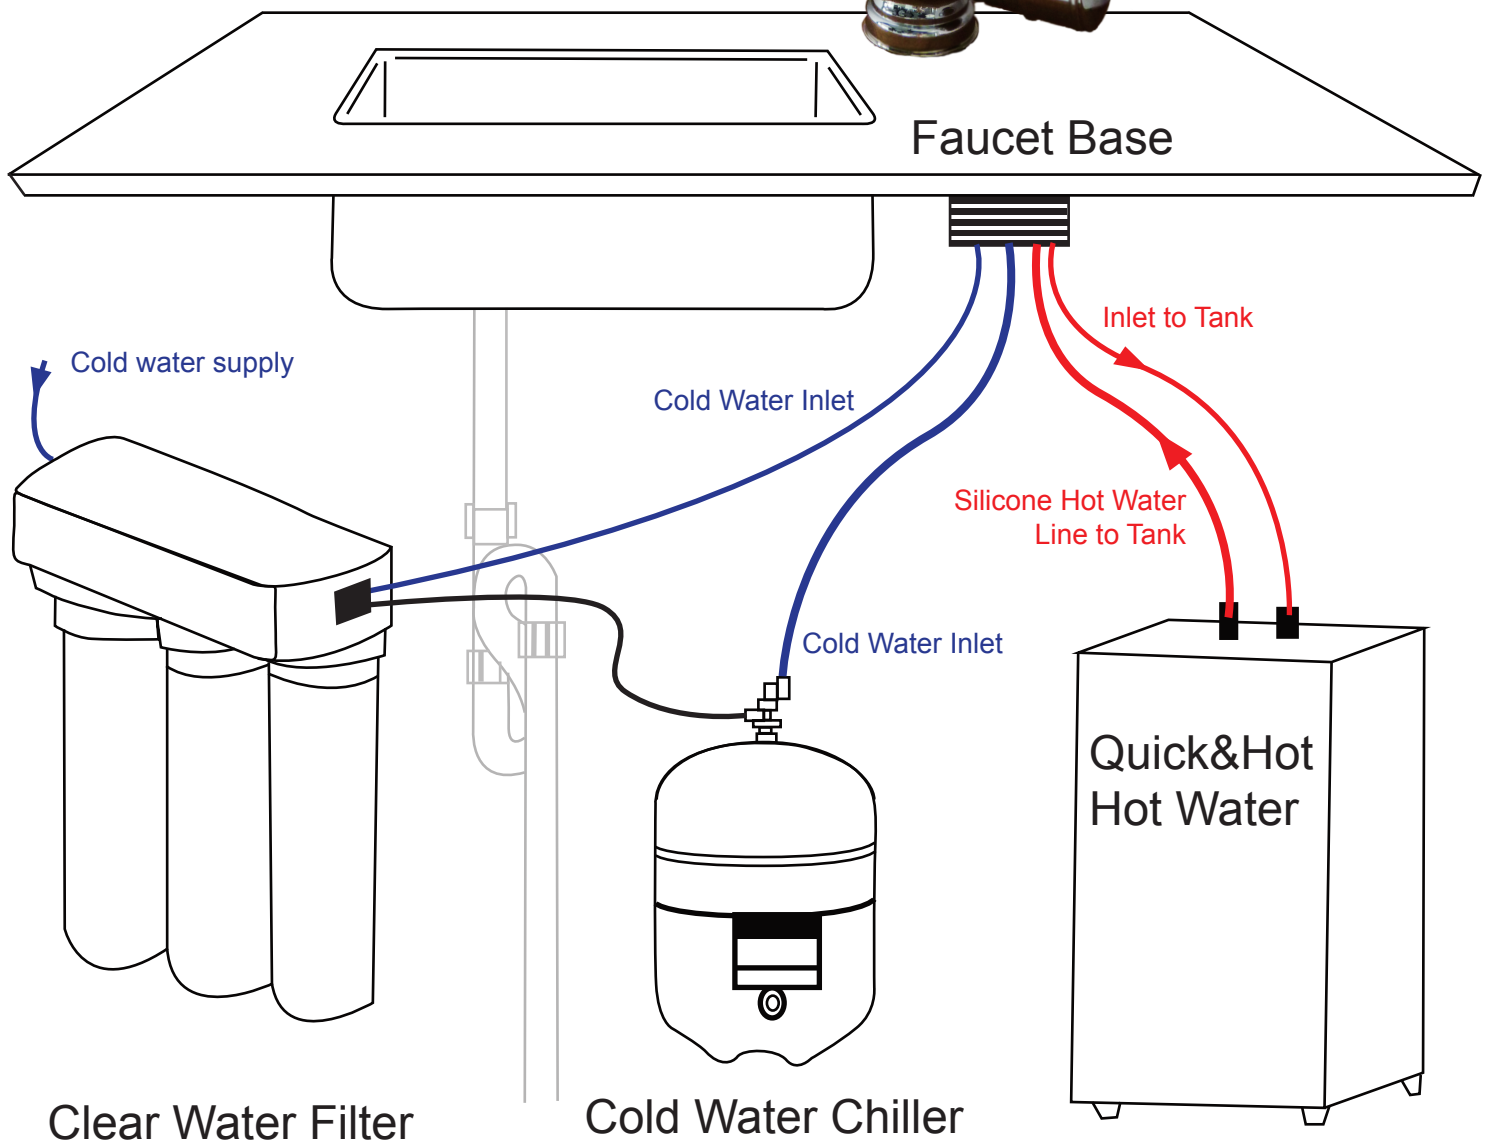

Characteristic