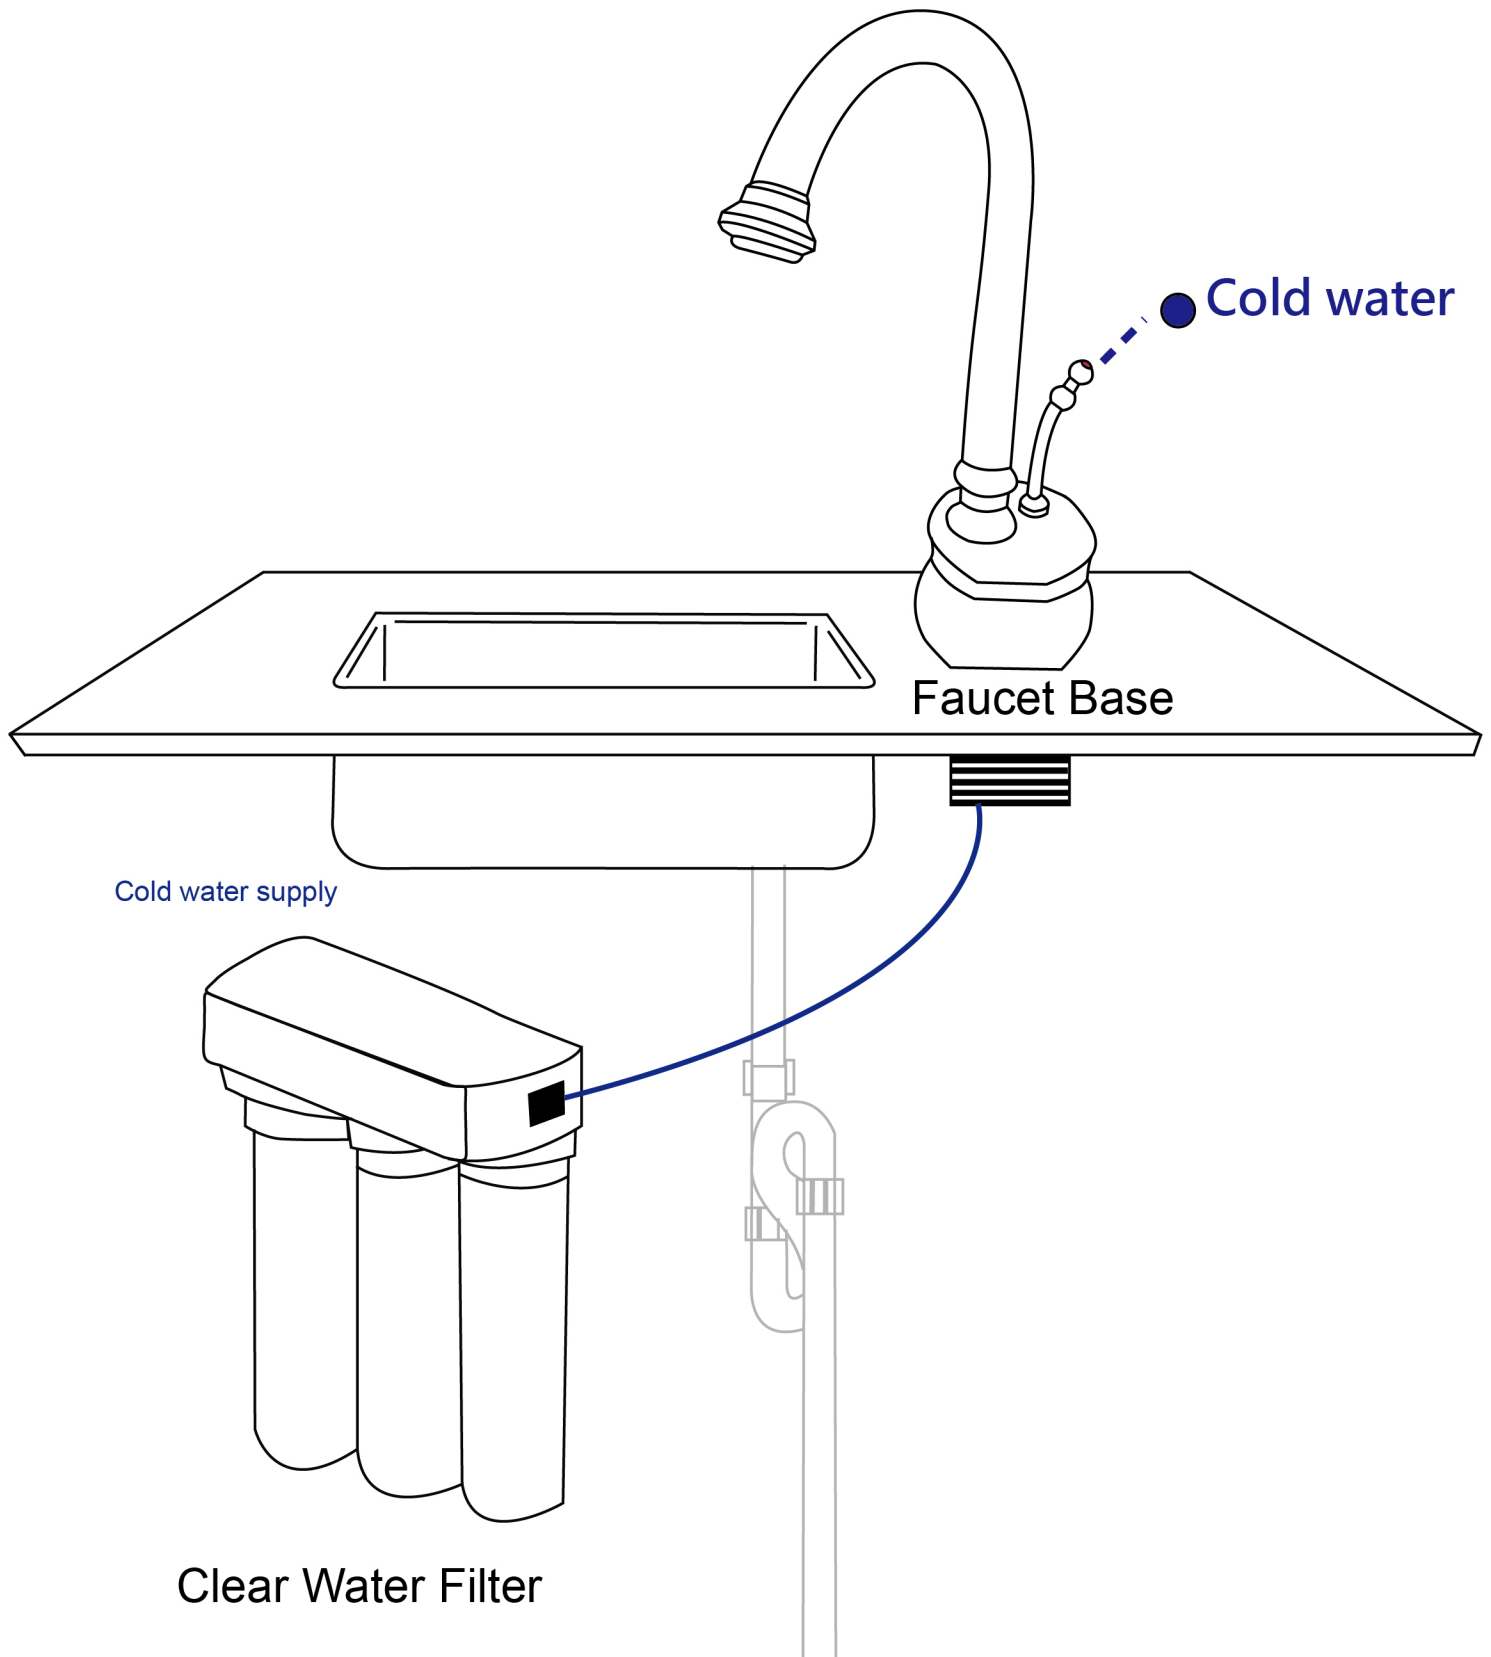

ERDEN Eco Drinking Water Faucet - Single Temp

FT2085 - C

Product Specification

ERDEN Eco Drinking Water Faucet - Single Temp

FT2085 - C

Specialy:

1. Faucet body can replace the valve.
2. When Turn on the tap, you can drink easily.
3. Use the high specification design and lead-free materials.
- ★ 4. Single handle to presse out the cold water.
5. Choose various colors.

Product size

Product Application

1. With water purifier, provide continuous-cold water.
2. Installation under the kitchen, save space.

Characteristic

Characteristic

Can replacement valve

Cold water: Can regulate the handle.

Product Features

The latest RO faucet replacement ERDEN' s valve · The valve can be take out from main body. Because of general faucet use for a long time will damage caused by water leakage or seepage. Usually, have to replace the entire main body. This product can simply replace the internal valve. Save your expenses and not waste.

Characteristic

Can replacement valve.

When Turn on the tap,
you can drink easily.

Single handle to pressed
out the cold water .

Use safety Lead-free
material, have
variety of colors.

ERDEEN
BATHROOM DESIGNER